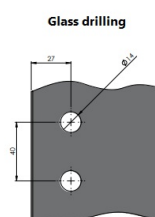

PRODUCT SHEET

Description:

Shower Hinge "Jaro" Up/Down, CPL, 180DG, Left, Glass/Glass, 6-8mm Glass Thickness, \varnothing 14mm Drilling, All Brass Material

Item number:

15.23.125-0

Units	Box	Carton	HS Code	Barcode
Pcs.	1	20	8302100090	
				5704866486033