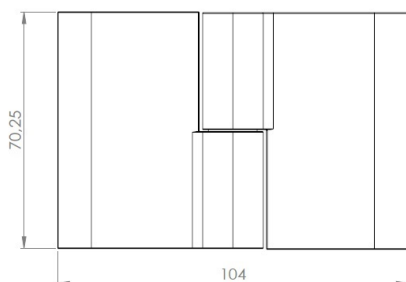

PRODUCT SHEET

Description:

Shower Hinge "Jaro" Up/Down, CPL, 180DG, Left, Glass/Glass, 6-8mm Glass Thickness, \varnothing 14mm Drilling, All Brass Material

Item number:

15.23.125-0

Units	Box	Carton	HS Code	Barcode
Pcs.	1	20	8302100090	
				5704866486033